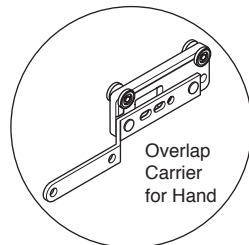

Keep external light out of bedrooms and other spaces

- Effectively darkens rooms when used with the Overlap Carrier for Hand.
- Perfect for bedrooms and other spaces where shutting out external light is desirable.