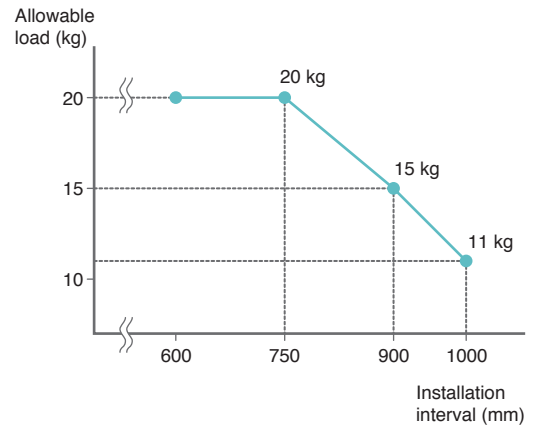

Rail installation interval and allowable load

*For the two-way draw

NDL20 Parts

Product Name		Product Code	Product Name		Product Code	Product Name		Product Code
Rollers	NDL20 Roller	30001025	Rollers	Nexty One-way MG Carrier	03570038	Brackets	NDL20 Click on Ceiling Bracket	Silver 30001034
	NDL20 MG Carrier	30001026		New Delac Roller	Natural 00210027		White 30001035	
	NDL20 One-way MG Carrier	30001027		New Delac MG Carrier	Natural 00210054		NDL20 Single Bracket	Silver 30001030
	NDL20 Overlap Carrier for Hand	30001028		New Delac One-way MG Carrier	Natural 00210053		White 30001031	
	Nexty Roller	03572457		New Delac Overlap Carrier for Hand	00210006		NDL20 Double Bracket	Silver 30001032
	Nexty MG Carrier	03570037					White 30001033	
				End Cap	NDL20 End Stop	30001036		
				Other Parts	NDL20 Splice	30001029