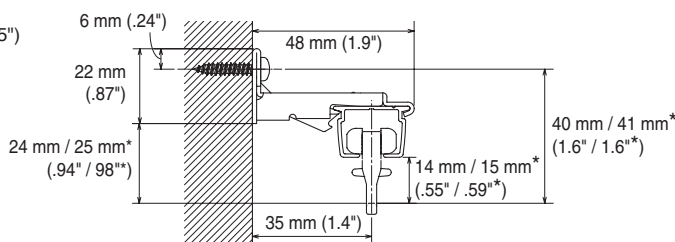

Installation Dimensions

Ceiling Attachment

Click on Ceiling Bracket
Bracket width = 15 mm (.59")

Wall Attachment

Single Bracket
Bracket width = 19 mm (.75")

Double Bracket
Bracket width = 19 mm (.75")

*Measurements apply to use of New Delac Rollers or Nexty Rollers.

NDL20 Rails

Silver

White

Size	Product Code	
	Silver	White
5.0 m (196.9")	30001022	30001023

Materials and Finishes

Parts		Material	Finish
Rail	Silver	Aluminum alloy extrusion material	Alumite
	White		Powder coated white
Roller	Plate	Hard polyethylene	—
	Wheel	Acetal resin	—
Overlap Carrier for Hand	Body	Acetal resin	—
	Arm	SPCC-SD	Zinc plating chromate treatment (White)