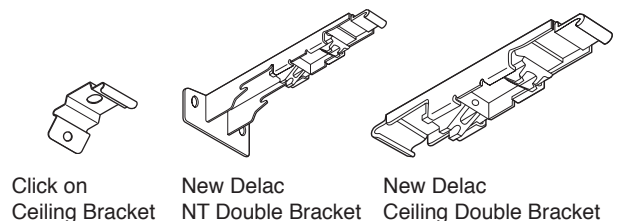

Keep external light out of bedrooms and other spaces

- Effectively darkens rooms when used with the Overlap Carrier for Hand.
- Perfect for bedrooms and other spaces where shutting out external light is desirable.

Adapts to various types of installation

- Three types of Rollers to match applications and budgets.
- Compatible with New Delac brackets and various configurations.

*Refer to the New Delac catalog for more information on these brackets.