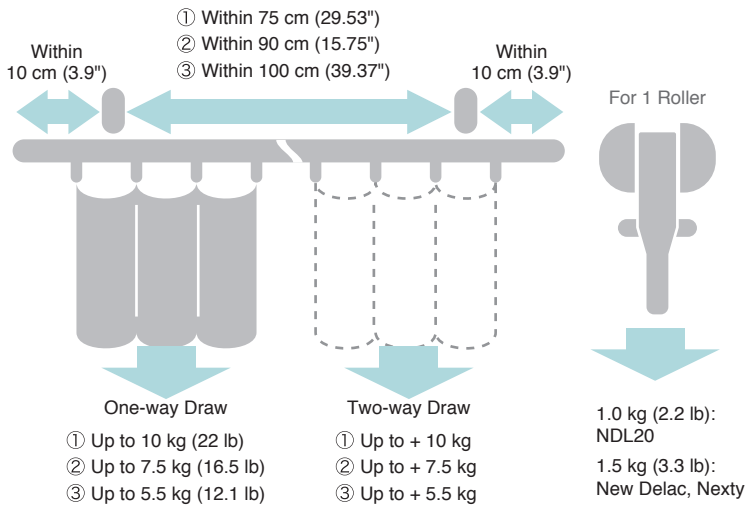

Installation Dimensions

Ceiling Attachment

Click on Ceiling Bracket
Bracket width = 15 mm (.59")

Wall Attachment

Single Bracket
Bracket width = 19 mm (.75")

Double Bracket
Bracket width = 19 mm (.75")

*Measurements apply to use of New Delac Rollers or Nexty Rollers.

NDL20 Rails

Silver

White

Size	Product Code	
	Silver	White
5.0 m (196.9")	30001022	30001023

Materials and Finishes

Parts		Material	Finish
Rail	Silver	Aluminum alloy extrusion material	Alumite
	White		Powder coated white
Roller	Plate	Hard polyethylene	—
	Wheel	Acetal resin	—
Overlap Carrier for Hand	Body	Acetal resin	—
	Arm	SPCC-SD	Zinc plating chromate treatment (White)

Bracket Installation Interval and Allowable Curtain Load

Rail installation interval and allowable load

*For the two-way draw

NDL20 Parts

Product Name		Product Code	Product Name		Product Code	Product Name		Product Code
Rollers	NDL20 Roller	30001025	Rollers	Nexty One-way MG Carrier	03570038	Brackets	NDL20 Click on Ceiling Bracket	Silver 30001034
	NDL20 MG Carrier	30001026		New Delac Roller	Natural 00210027		White 30001035	
	NDL20 One-way MG Carrier	30001027		New Delac MG Carrier	Natural 00210054		NDL20 Single Bracket	Silver 30001030
	NDL20 Overlap Carrier for Hand	30001028		New Delac One-way MG Carrier	Natural 00210053		White 30001031	
	Nexty Roller	03572457		New Delac Overlap Carrier for Hand	00210006		NDL20 Double Bracket	Silver 30001032
	Nexty MG Carrier	03570037					White 30001033	
				End Cap	NDL20 End Stop	30001036		
				Other Parts	NDL20 Splice	30001029		