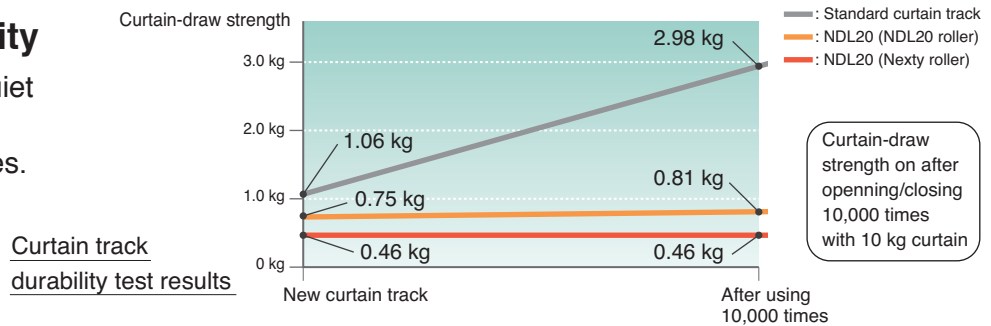

Exceptional durability

- Consistently smooth, quiet operation through over 10,000 open/close cycles.

Come in two colors variation

- Come in Silver or White colors for easy application in residences, hotels, hospitals, and other environments.