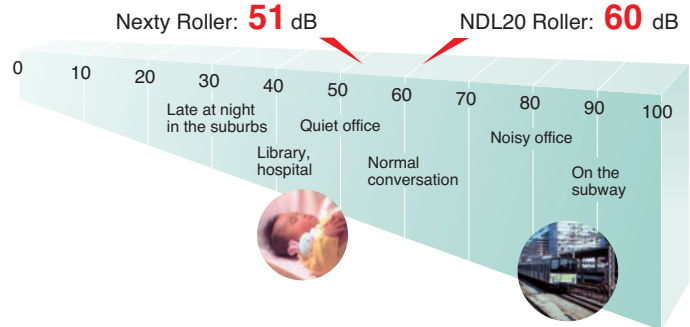

*For two-way draw.

Outstanding performance and quiet operation

- Special Wheel-type Rollers makes smooth, quiet performance.
- Quite operation when used with Nexty Rollers, the noise level is only 51 dB.