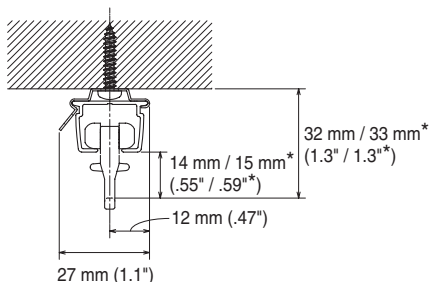

Installation Dimensions

Ceiling Attachment

Click on Ceiling Bracket
Bracket width = 15 mm (.59")

Wall Attachment

Single Bracket
Bracket width = 19 mm (.75")

Double Bracket
Bracket width = 19 mm (.75")

*Measurements apply to use of New Delac Rollers or Nexty Rollers.

NDL20 Rails

Silver

White

Size	Product Code	
	Silver	White
5.0 m (196.9")	30001022	30001023

Materials and Finishes

Parts		Material	Finish
Rail	Silver	Aluminum alloy extrusion material	Alumite
	White		Powder coated white
Roller	Plate	Hard polyethylene	—
	Wheel	Acetal resin	—
Overlap Carrier for Hand	Body	Acetal resin	—
	Arm	SPCC-SD	Zinc plating chromate treatment (White)