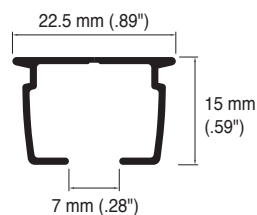

Installation Dimensions

Ceiling Attachment

Click on Ceiling Bracket
Bracket width = 15 mm (.59")

Wall Attachment

Single Bracket
Bracket width = 19 mm (.75")

Double Bracket
Bracket width = 19 mm (.75")

*Measurements apply to use of New Delac Rollers or Nexty Rollers.

NDL20 Rails

Silver

White

Size	Product Code	
	Silver	White
5.0 m (196.9")	30001022	30001023

Materials and Finishes

Parts		Material	Finish
Rail	Silver	Aluminum alloy extrusion material	Alumite
	White		Powder coated white
Roller	Plate	Hard polyethylene	—
	Wheel	Acetal resin	—
Overlap Carrier for Hand	Body	Acetal resin	—
	Arm	SPCC-SD	Zinc plating chromate treatment (White)