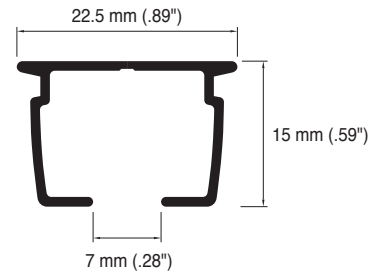

NDL20

NDL20's Unique Feature

High-quality products at reasonable prices

- High-quality at reasonable prices made possible by improvements based on years of manufacturing and installation experience.
- Compact, but still able to support curtain weights up to 20 kg*.

*For two-way draw.