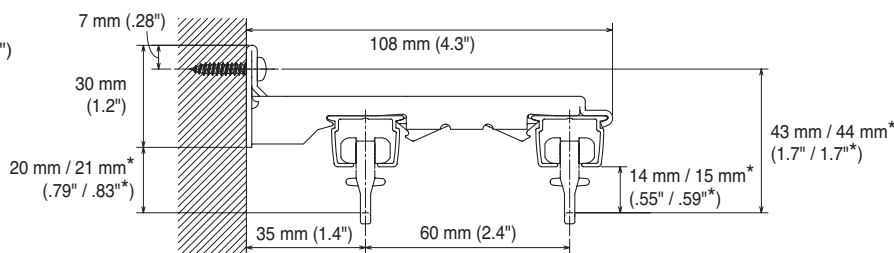

Installation Dimensions

Ceiling Attachment

Click on Ceiling Bracket
Bracket width = 15 mm (.59")

Wall Attachment

Single Bracket
Bracket width = 19 mm (.75")

Double Bracket
Bracket width = 19 mm (.75")

*Measurements apply to use of New Delac Rollers or Nexty Rollers.

NDL20 Rails

Silver

White

Size	Product Code	
	Silver	White
5.0 m (196.9")	30001022	30001023

Materials and Finishes

Parts		Material	Finish
Rail	Silver	Aluminum alloy extrusion material	Alumite
	White		Powder coated white
Roller	Plate	Hard polyethylene	—
	Wheel	Acetal resin	—
Overlap Carrier for Hand	Body	Acetal resin	—
	Arm	SPCC-SD	Zinc plating chromate treatment (White)