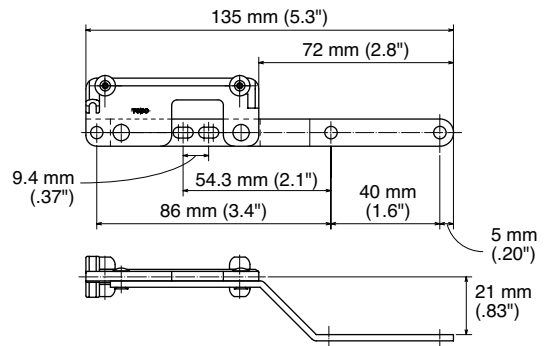

Keep external light out of bedrooms and other spaces

- Effectively darkens rooms when used with the Overlap Carrier for Hand.
- Perfect for bedrooms and other spaces where shutting out external light is desirable.

Adapts to various types of installation

- Three types of Rollers to match applications and budgets.
- Compatible with New Delac brackets and various configurations.